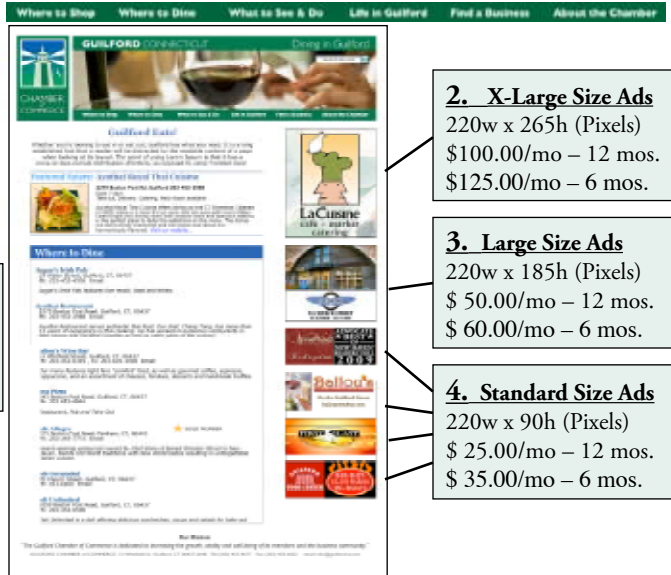

Guilford Chamber of Commerce Website Advertising Opportunities

Advertising on the Homepage

1. Standard Size
220w x 90h (Pixels)
\$100.00/mo – 12 mos.
\$125.00/mo – 6 mos.

6 spots available as each will rotate

Advertising on 2nd Level Pages

2. X-Large Size Ads
220w x 265h (Pixels)
\$100.00/mo – 12 mos.
\$125.00/mo – 6 mos.

3. Large Size Ads
220w x 185h (Pixels)
\$ 50.00/mo – 12 mos.
\$ 60.00/mo – 6 mos.

4. Standard Size Ads
220w x 90h (Pixels)
\$ 25.00/mo – 12 mos.
\$ 35.00/mo – 6 mos.

Why advertise on www.guilfordct.com

- **Where to Shop, Where to Dine, What to See & Do, Life in Guilford plus Find a Business**
all attract out of town visitors looking for activities in Guilford and places to shop, dine and stay.
- **Calendar page and Business Directory**
bring local traffic to the site on a regular basis looking for updates on events and information about local businesses.
- **Restaurants**
will have a rotating Featured Listing on the Where to Dine section
- **Gold members**
will be listed in bold and at the top of their business category
- **The most highly optimized website when searching Guilford, CT on Google*.**

*Google search, Mar. 2010

Ad Terms & Conditions

- First-come-first-served basis
- Billing is quarterly – prepaid
- Ad includes link to website
- Artwork needs to be provided in digital form
- Open to Chamber members only